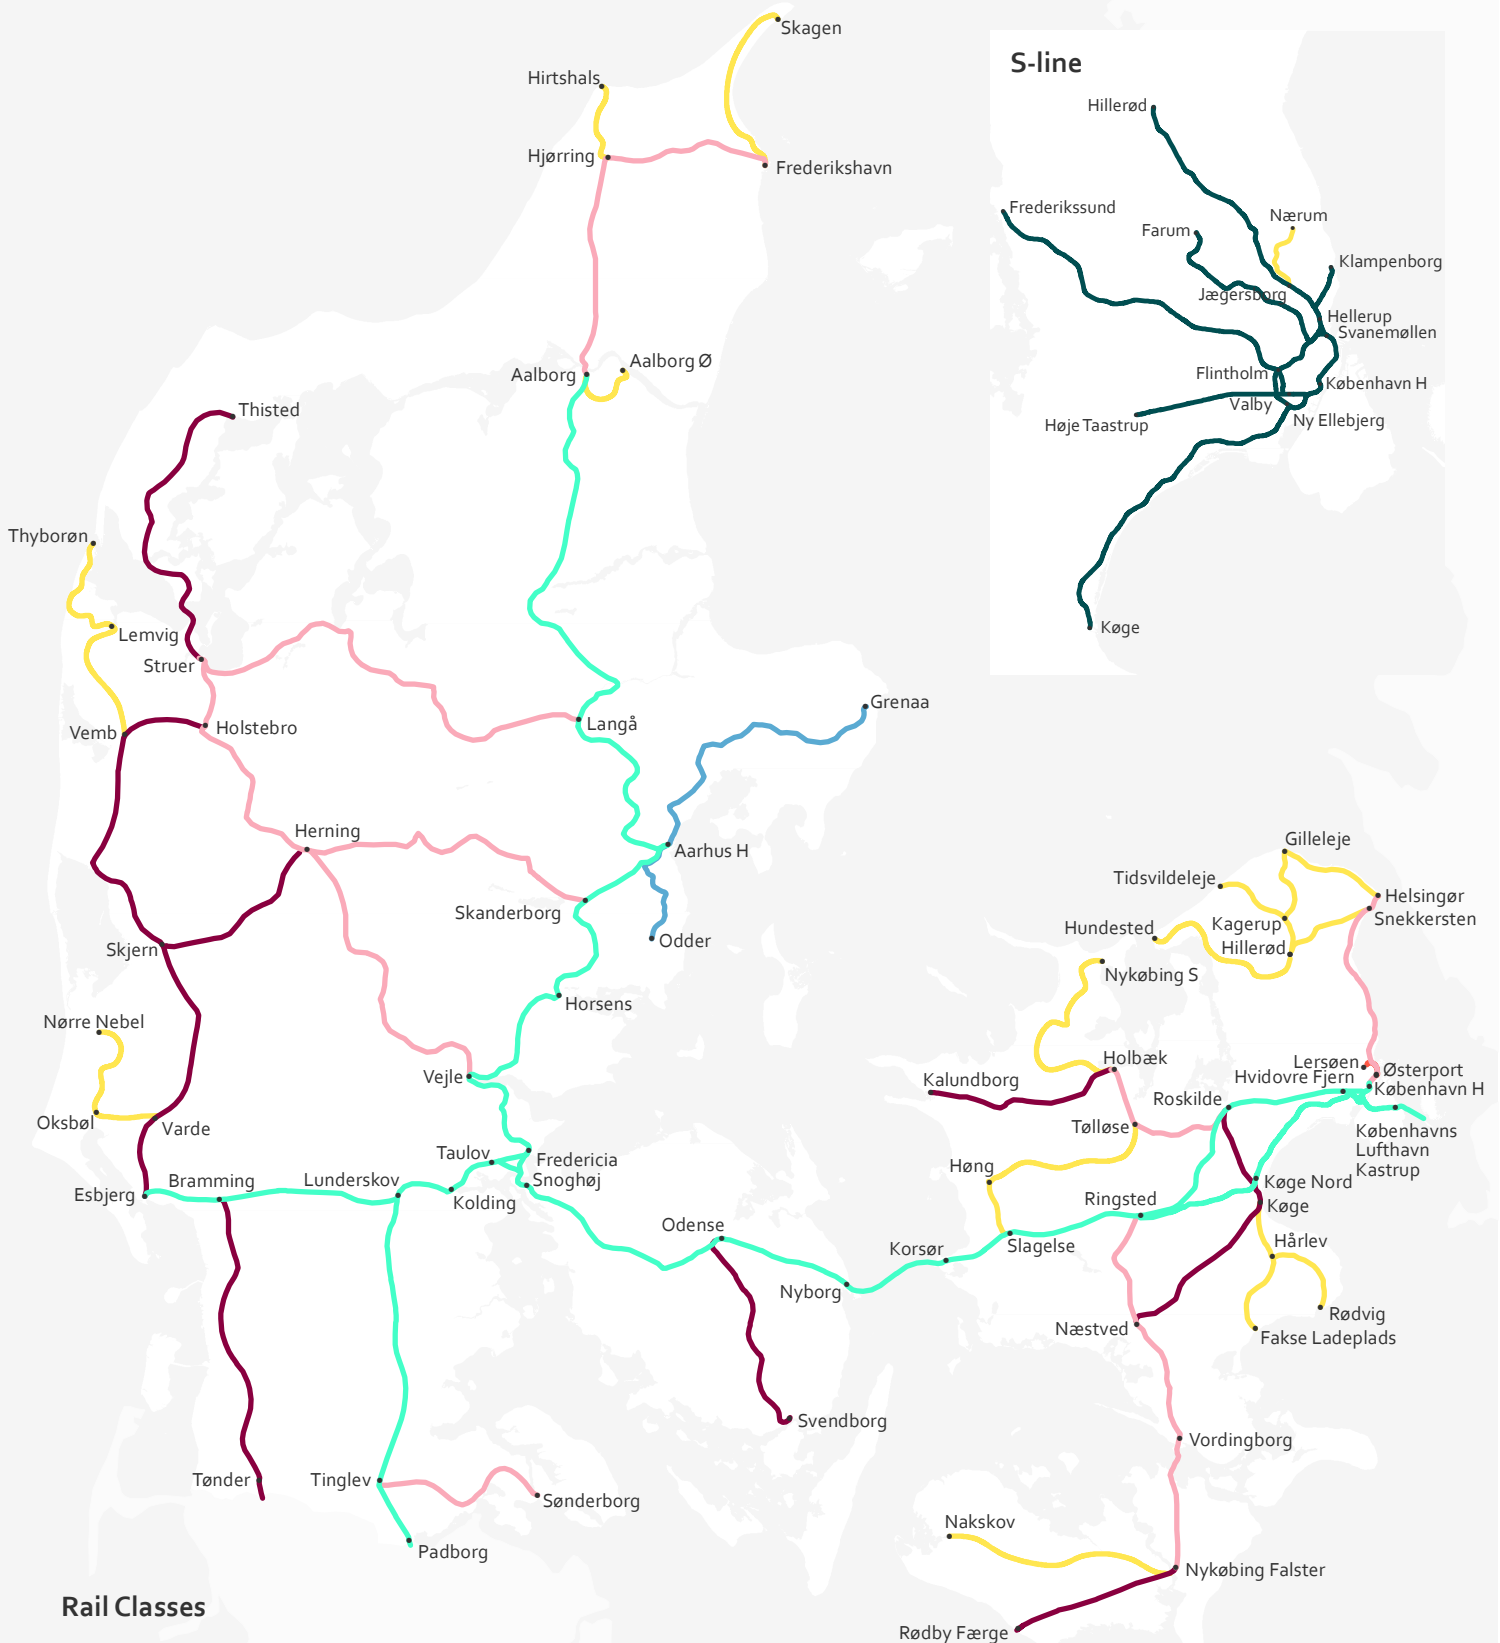

Railways in Denmark

Appendix 3.1A

Rail Classes

- Main line
- Regional line
- S line
- Local line
- Aarhus Light Rail
- Freight line
- Regional and private infrastructure not managed by Banedanmark

The map shows the rail network in Denmark exclusive of sidetracks